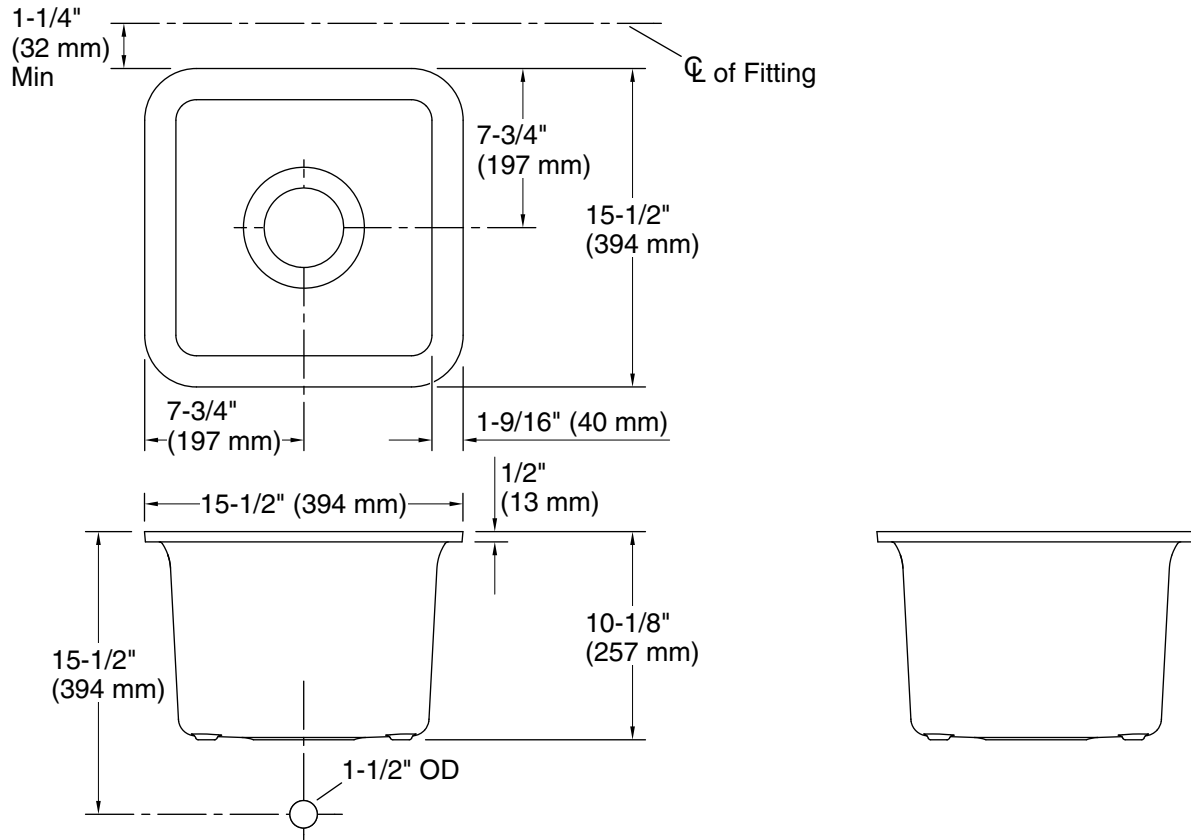

Features

- 18-inch minimum base cabinet.
- Single bowl.
- 9-1/2-inch depth.
- No faucet holes.
- Includes K-5658 bottom sink rack.
- Includes cutout templates and installation clips.

Material

- KOHLER Neoroc® composite is durable and built to withstand day-to-day cleaning tasks.
- Matte finish offers rich, dimensional color.
- Solid color throughout the sink.
- Heat resistant up to 750 degrees F.
- Scratch, stain, chip, and thermal-shock resistant.

Technical Information

All product dimensions are nominal.

Installation:	Under-mount
Bowl area:	Length: 13-9/16" (344 mm) Width: 13-9/16" (344 mm) Bowl depth: 9-1/2" (241 mm) Water depth: 9-1/2" (241 mm)
Template:	1257826-7, required, included